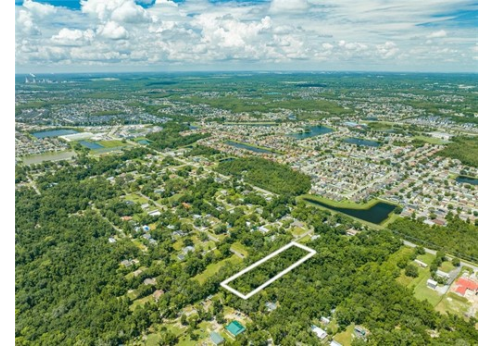

\$ 130,000

1002 Buist St, Orlando, FL 32828

- » MLS #: S5108143
- » Land | Lot: 44,867 ft<sup>2</sup> (1.03 acres)
- » More Info: [1002BuistStOrlando.IsForSale.com](http://1002BuistStOrlando.IsForSale.com)

Remarks

This one-acre corner lot in Seaward Plantation Estates is a fantastic find! Zoned for residential use and equipped with electrical utilities on-site, it offers a rural feel while being close to Avalon area schools, shopping, Avalon Park S Blvd, and Hwy 50. Ideal for building your dream home or making an investment at a great price!